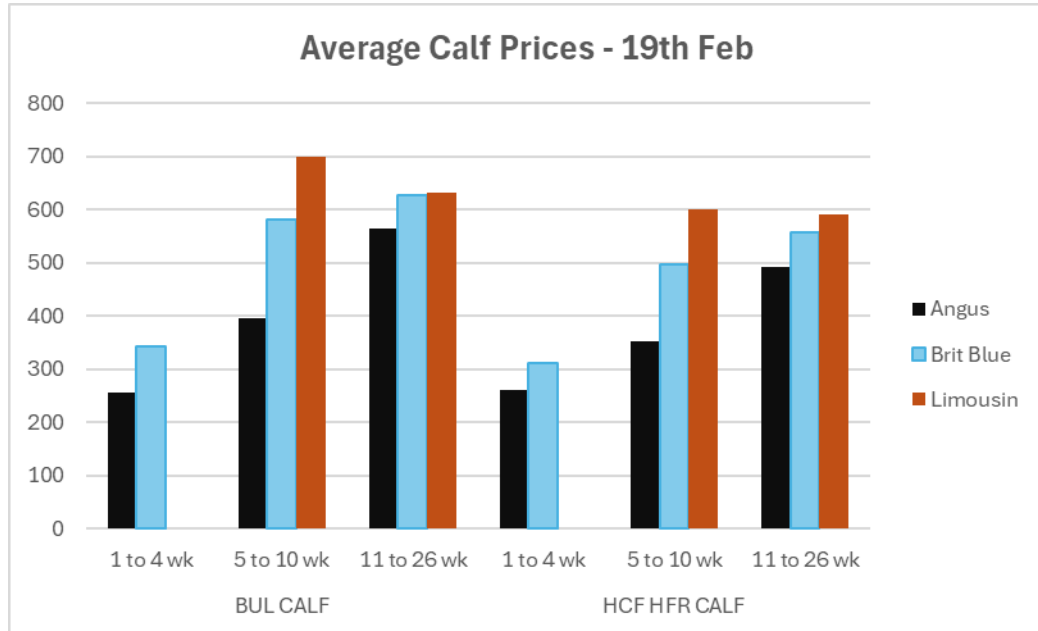

## H&H Calf Sale "The Original Integrated Supply Chain"

This week's best average for calves was £700

Sex	Breed	Age	Values		
			Average	From	To
BUL CALF	Angus	1 to 4 wk	256.00	220	305
		5 to 10 wk	395.83	150	540
		11 to 26 wk	563.13	330	810
	Brit Blue	1 to 4 wk	342.22	120	590
		5 to 10 wk	580.52	200	800
		11 to 26 wk	627.58	370	780
	Limousin	5 to 10 wk	700.00	700	700
		11 to 26 wk	631.25	370	740
HCF HFR CALF	Angus	1 to 4 wk	260.00	240	300
		5 to 10 wk	350.94	220	540
		11 to 26 wk	491.00	250	720
	Brit Blue	1 to 4 wk	312.22	135	540
		5 to 10 wk	496.06	290	660
		11 to 26 wk	556.79	350	700
	Limousin	5 to 10 wk	600.00	590	610
		11 to 26 wk	590.00	470	630