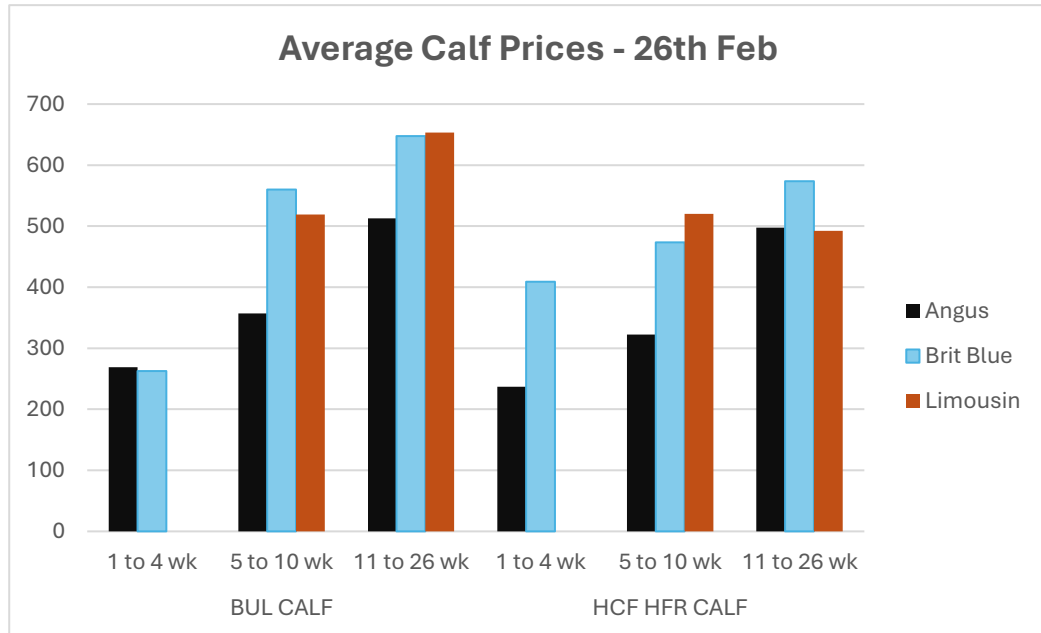

H&H Calf Sale "The Original Integrated Supply Chain"

This week's best average for calves was £653.16

Sex	Breed	Age	Values	
			Average	From
BUL CALF	Angus	1 to 4 wk	268.85	140
		5 to 10 wk	356.88	300
		11 to 26 wk	512.78	170
	Brit Blue	1 to 4 wk	262.67	190
		5 to 10 wk	560.26	410
		11 to 26 wk	647.83	410
	Limousin	5 to 10 wk	519.00	415
		11 to 26 wk	653.16	480
HCF HFR CALF	Angus	1 to 4 wk	237.14	140
		5 to 10 wk	322.50	235
		11 to 26 wk	497.50	350
	Brit Blue	1 to 4 wk	408.98	157.5
		5 to 10 wk	473.60	340
		11 to 26 wk	573.60	480
	Limousin	5 to 10 wk	520.00	490
		11 to 26 wk	492.50	490