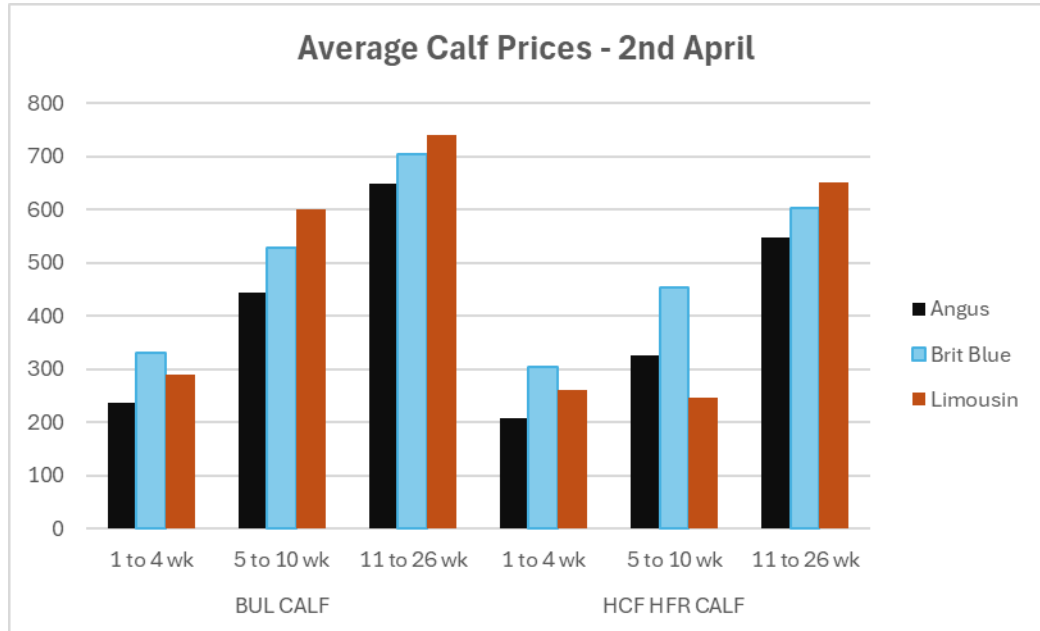

## H&H Calf Sale "The Original Integrated Supply Chain"

This week's best average for calves was £741.39 [Click here to see the full table](#)

Sex	Breed	Age	Values		
			Average	From	To
BUL CALF	Angus	1 to 4 wk	237.35	0	475
		5 to 10 wk	444.76	170	735
		11 to 26 wk	648.65	340	900
	Brit Blue	1 to 4 wk	330.77	0	550
		5 to 10 wk	528.41	330	740
		11 to 26 wk	703.89	410	920
	Limousin	1 to 4 wk	290.00	180	420
		5 to 10 wk	600.00	450	750
		11 to 26 wk	741.39	580	870
HCF HFR CALF	Angus	1 to 4 wk	207.06	0	350
		5 to 10 wk	326.36	100	490
		11 to 26 wk	547.69	340	790
	Brit Blue	1 to 4 wk	303.79	0	535
		5 to 10 wk	453.48	360	660
		11 to 26 wk	602.92	50	805
	Limousin	1 to 4 wk	260.00	260	260
		5 to 10 wk	245.00	130	360

Please note the averages currently contain **Grass Based System Calves 123 head or 27% of sale**