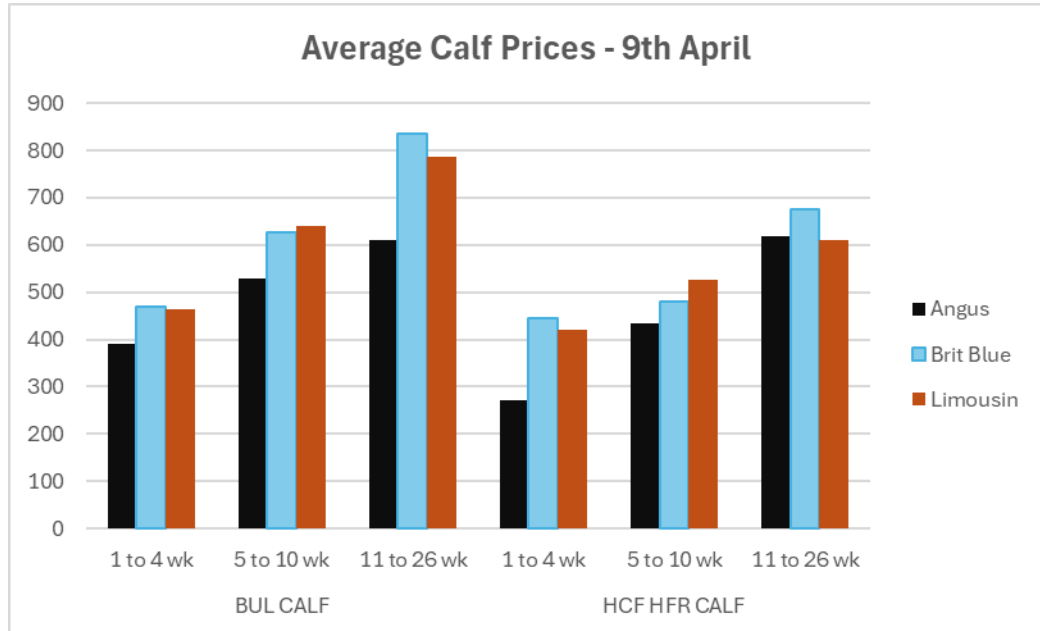

## H&H Calf Sale "The Original Integrated Supply Chain"

This week's best average for calves was £835.45

Sex	Breed	Age	Values		
			Average	From	To
BUL CALF	Angus	1 to 4 wk	391.54	200	480
		5 to 10 wk	528.04	250	850
		11 to 26 wk	610.88	100	800
	Brit Blue	1 to 4 wk	470.42	300	590
		5 to 10 wk	626.93	340	890
		11 to 26 wk	835.45	560	990
	Limousin	1 to 4 wk	464.00	370	510
		5 to 10 wk	640.00	440	855
		11 to 26 wk	785.71	480	960
HCF HFR CALF	Angus	1 to 4 wk	270.45	190	390
		5 to 10 wk	434.50	210	730
		11 to 26 wk	619.44	330	780
	Brit Blue	1 to 4 wk	445.00	340	490
		5 to 10 wk	480.00	190	700
		11 to 26 wk	675.71	410	780
	Limousin	1 to 4 wk	420.00	410	440
		5 to 10 wk	526.67	420	530

Please note the averages currently contain Grass Based System Calves 123 head or 27% of sale