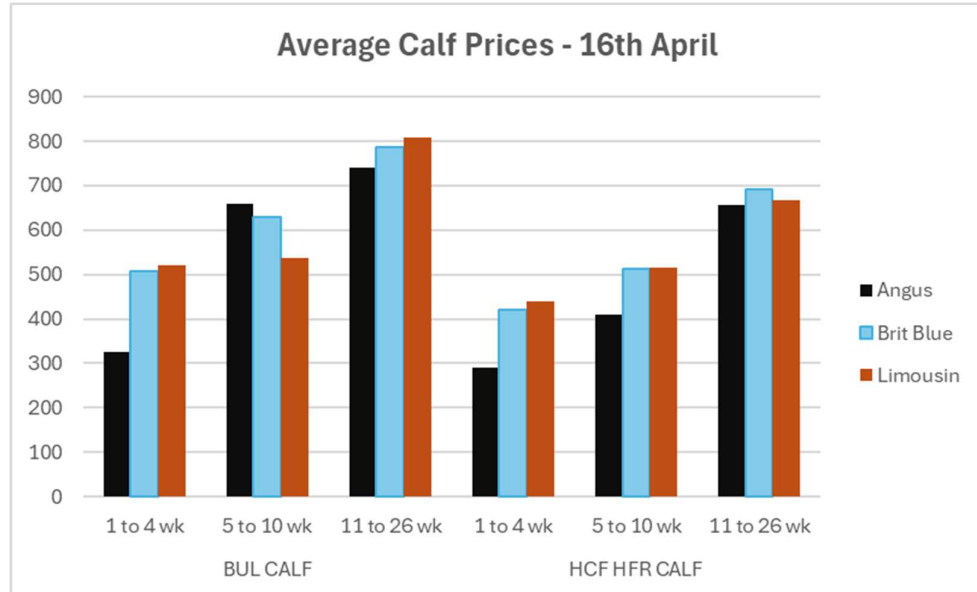

## H&H Calf Sale "The Original Integrated Supply Chain"

This week's best average for calves was £808.75 [Click here to see the full table](#)

Sex	Breed	Age	Values		
			Average	From	To
BUL CALF	Angus	1 to 4 wk	325.00	120	460
		5 to 10 wk	657.86	520	850
		11 to 26 wk	741.25	290	950
	Brit Blue	1 to 4 wk	508.00	290	800
		5 to 10 wk	630.34	470	890
		11 to 26 wk	786.13	380	935
	Limousin	1 to 4 wk	520.83	420	580
		5 to 10 wk	537.50	340	645
		11 to 26 wk	808.75	730	950
HCF HFR CALF	Angus	1 to 4 wk	291.00	110	370
		5 to 10 wk	410.00	290	555
		11 to 26 wk	657.14	410	820
	Brit Blue	1 to 4 wk	419.44	270	490
		5 to 10 wk	512.58	350	710
		11 to 26 wk	691.67	390	850
	Limousin	1 to 4 wk	440.00	400	610
		5 to 10 wk	515.00	360	710

**NB the averages currently contain 'Grass Based System Calves' 81 head or 20% of sale**