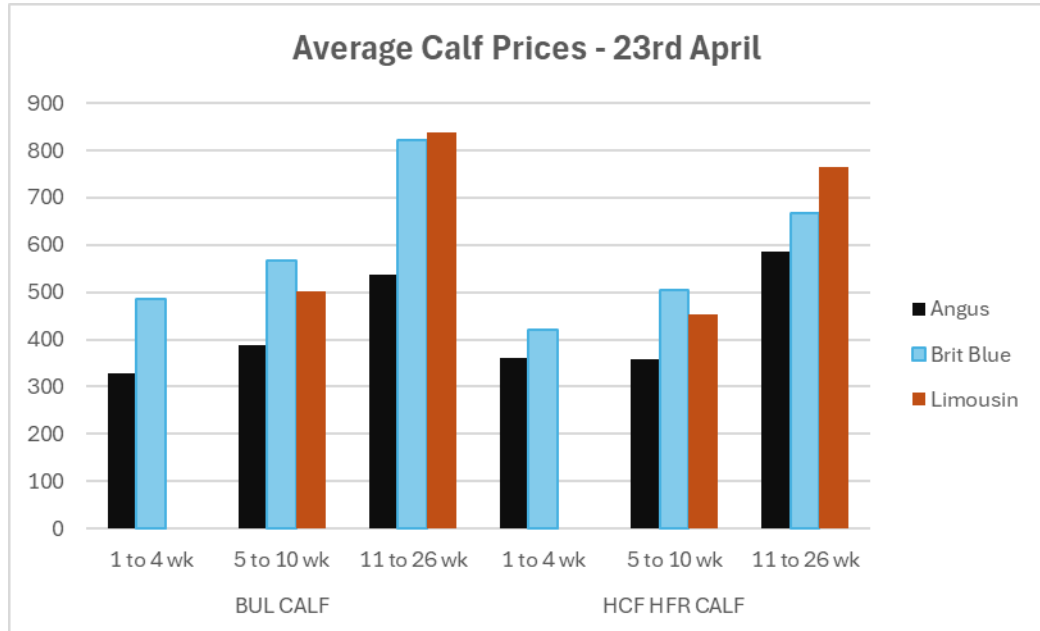

H&H Calf Sale "The Original Integrated Supply Chain"

Sex	Breed	Age	Values		
			Average	From	To
BUL CALF	Angus	1 to 4 wk	329.44	200	490
		5 to 10 wk	387.30	60	690
		11 to 26 wk	536.74	50	920
	Brit Blue	1 to 4 wk	486.67	410	600
		5 to 10 wk	567.79	190	860
		11 to 26 wk	823.23	460	1050
	Limousin	5 to 10 wk	502.86	440	600
		11 to 26 wk	837.00	660	910
HCF HFR CALF	Angus	1 to 4 wk	360.00	360	360
		5 to 10 wk	358.33	100	605
		11 to 26 wk	585.56	290	770
	Brit Blue	1 to 4 wk	421.00	350	480
		5 to 10 wk	505.14	50	680
		11 to 26 wk	667.22	330	890
	Limousin	5 to 10 wk	453.33	380	560
		11 to 26 wk	765.00	560	825

NB the averages currently contain 'Grass Based System Calves' 130 head or 30% of sale