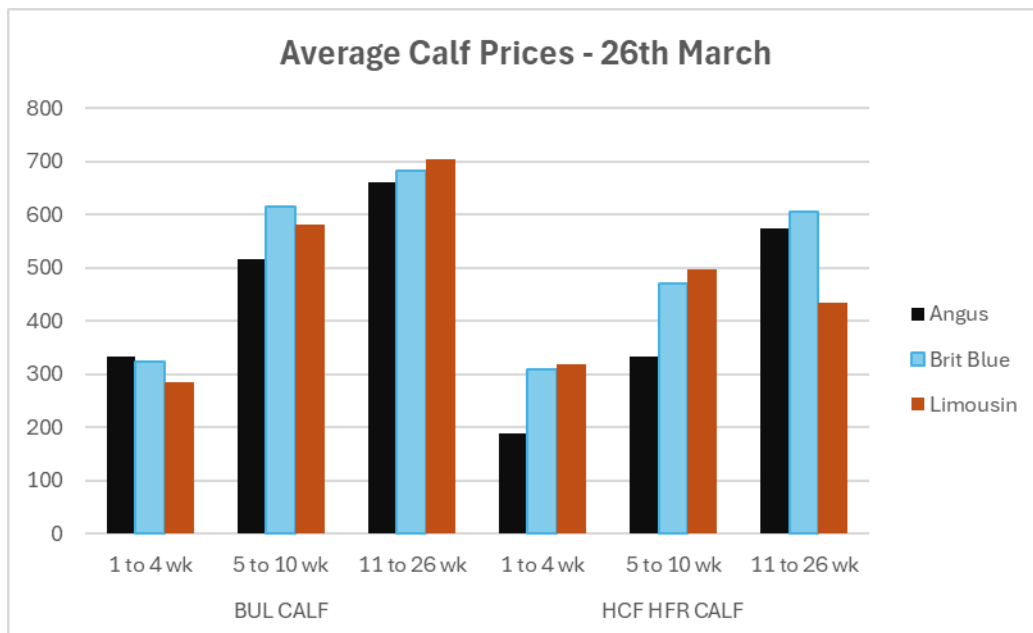

H&H Calf Sale "The Original Integrated Supply Chain"

This week's best average for calves was £703.33 [Click here to see the full table](#)

Sex	Breed	Age	Values		
			Average	From	To
BUL CALF	Angus	1 to 4 wk	333.40	40	445
		5 to 10 wk	516.63	220	760
		11 to 26 wk	661.59	190	900
	Brit Blue	1 to 4 wk	323.06	15	425
		5 to 10 wk	615.88	290	825
		11 to 26 wk	682.00	290	870
	Limousin	1 to 4 wk	285.00	210	400
		5 to 10 wk	580.00	260	790
		11 to 26 wk	703.33	650	760
HFR CALF	Angus	1 to 4 wk	189.19	40	320
		5 to 10 wk	332.93	165	480
		11 to 26 wk	573.00	300	740
	Brit Blue	1 to 4 wk	308.57	140	375
		5 to 10 wk	471.02	315	680
		11 to 26 wk	605.53	390	790
	Limousin	1 to 4 wk	318.33	290	335
		5 to 10 wk	496.67	330	600

Please note the averages currently contain Grass Based System Calves 142 head or 23% of sale