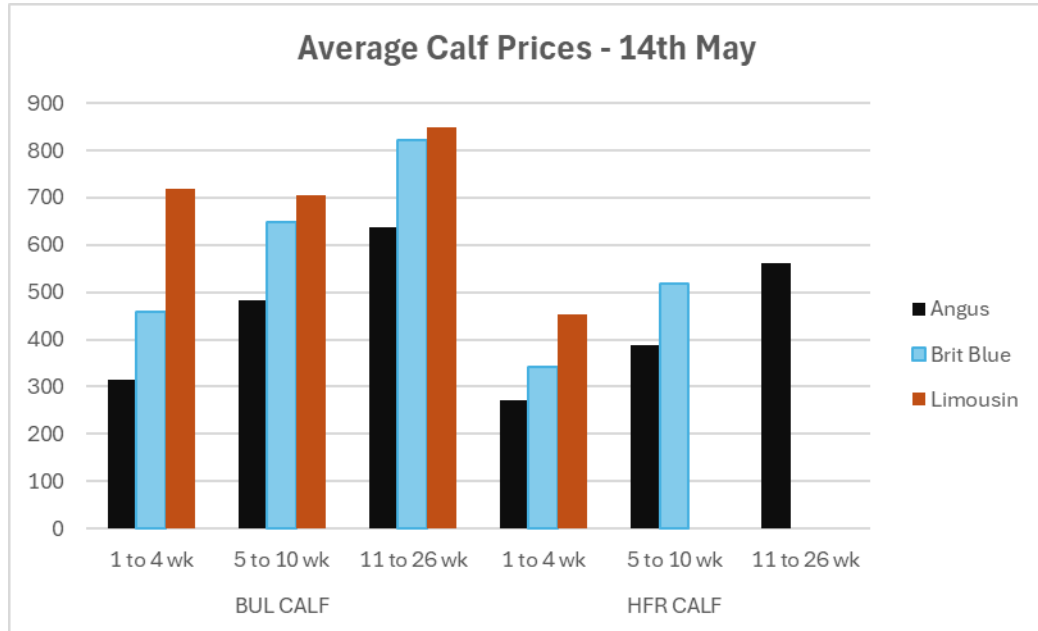

H&H Calf Sale "The Original Integrated Supply Chain"

Sex	Breed	Age	Values		
			Average	From	To
BULL CALF	Angus	1 to 4 wk	313.50	45	400
		5 to 10 wk	482.94	230	680
		11 to 26 wk	637.12	300	895
	Brit Blue	1 to 4 wk	458.46	40	760
		5 to 10 wk	647.80	200	880
		11 to 26 wk	822.31	550	900
	Limousin	1 to 4 wk	720.00	720	720
		5 to 10 wk	705.00	650	760
		11 to 26 wk	848.57	760	960
HCF HFR CALF	Angus	1 to 4 wk	271.67	55	340
		5 to 10 wk	388.33	260	580
		11 to 26 wk	561.72	220	780
	Brit Blue	1 to 4 wk	342.67	190	540
		5 to 10 wk	519.27	200	710
		11 to 26 wk	710.00	390	580
	Limousin	1 to 4 wk	453.33	390	580
		5 to 10 wk	710.00	200	710
		11 to 26 wk	960.00	760	960

NB the averages currently contain 'Grass Based System Calves' 32 head or 7% of sale