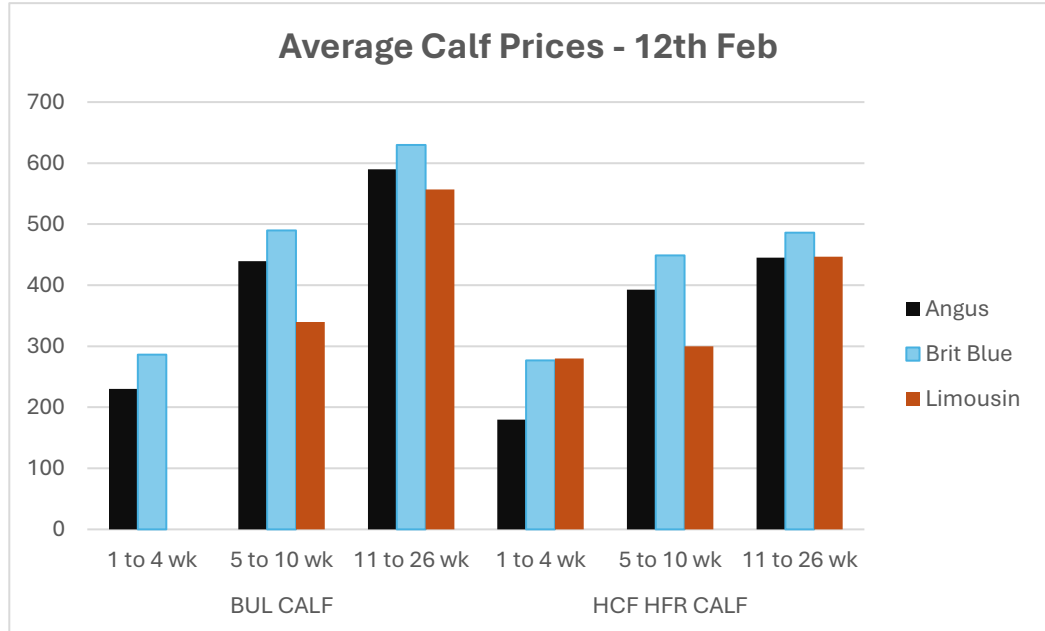

H&H Calf Sale "The Original Integrated Supply Chain"

This week's best average for calves was £629.71 [Click here to see the full table](#)

Sex	Breed	Age	Values		
			Average	From	To
BUL CALF	Angus	1 to 4 wk	230.00	200	290
		5 to 10 wk	439.55	300	520
		11 to 26 wk	590.00	405	780
	Brit Blue	1 to 4 wk	286.11	200	420
		5 to 10 wk	489.62	360	630
		11 to 26 wk	629.71	450	745
	Limousin	5 to 10 wk	340.00	340	340
		11 to 26 wk	556.67	320	700
HCF HFR CALF	Angus	1 to 4 wk	180.00	170	190
		5 to 10 wk	392.78	280	475
		11 to 26 wk	445.00	290	630
	Brit Blue	1 to 4 wk	277.00	150	420
		5 to 10 wk	449.05	380	580
		11 to 26 wk	486.25	370	655
	Limousin	1 to 4 wk	280.00	280	280
		5 to 10 wk	300.00	300	300
		11 to 26 wk	446.67	360	580