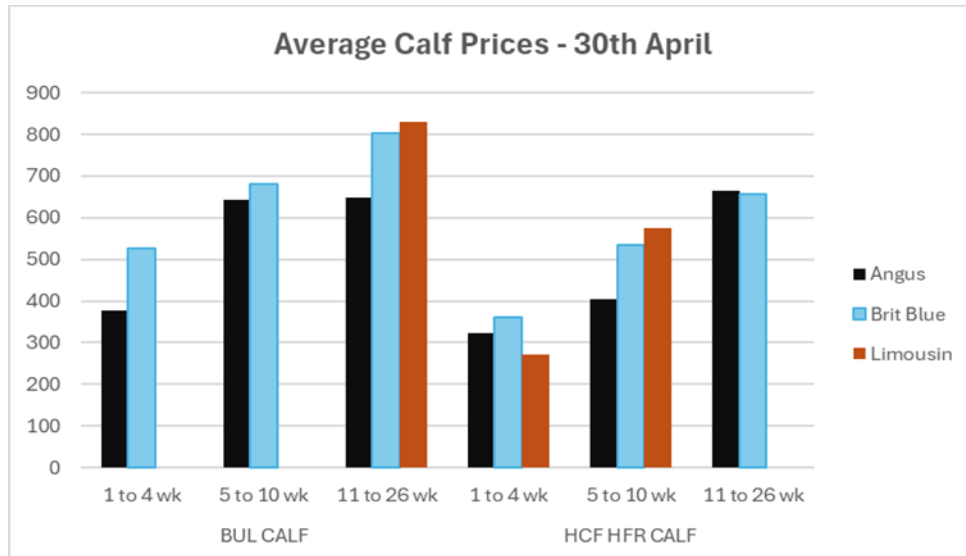

H&H Calf Sale "The Original Integrated Supply Chain"

This week's best average for calves was £830 [Click here to see the full table](#)

Sex	Breed	Age	Values			
			Average	From	To	
BUL CALF	Angus	1 to 4 wk	376.67	300	460	
		5 to 10 wk	641.88	440	760	
		11 to 26 wk	648.75	470	790	
	Brit Blue	1 to 4 wk	525.00	390	745	
		5 to 10 wk	680.94	365	940	
		11 to 26 wk	803.04	500	1040	
	Limousin	11 to 26 wk	830.00	830	830	
	HCF HFR CALF	Angus	1 to 4 wk	321.43	230	390
			5 to 10 wk	403.85	260	665
11 to 26 wk			665.00	195	780	
Brit Blue		1 to 4 wk	360.63	110	410	
		5 to 10 wk	535.00	260	730	
		11 to 26 wk	655.45	450	810	
Limousin		1 to 4 wk	270.00	270	270	
		5 to 10 wk	575.71	510	640	

NB the averages currently contain 'Grass Based System Calves' 79 head or 25% of sale